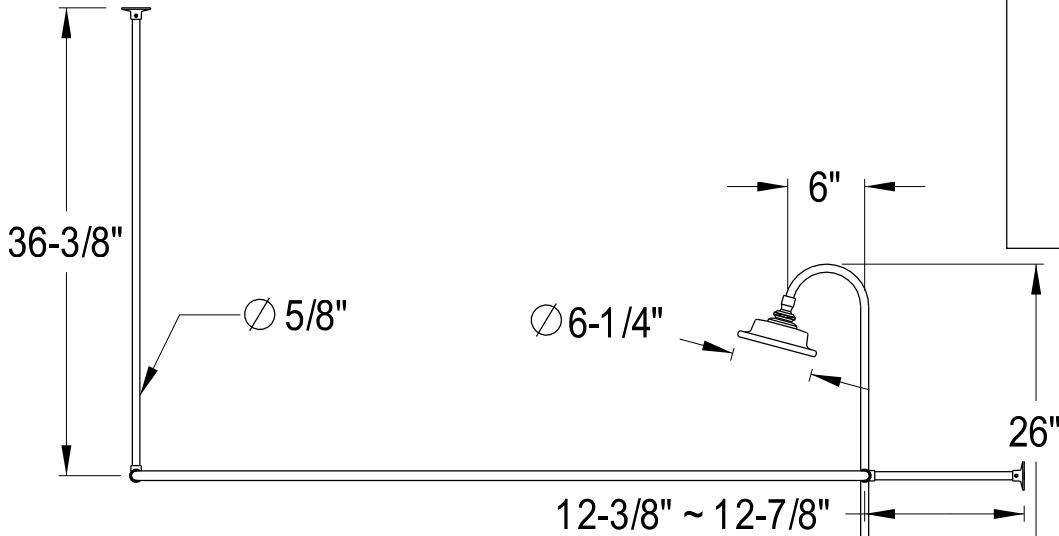

# CCK2181, 2, 5, 8PL

Shower Combo

CC2091, 2, 5, 8  
Tub Waste & Overflow, 20 Gauge

CC471, 2, 5, 8  
Double Offset Bath Supply