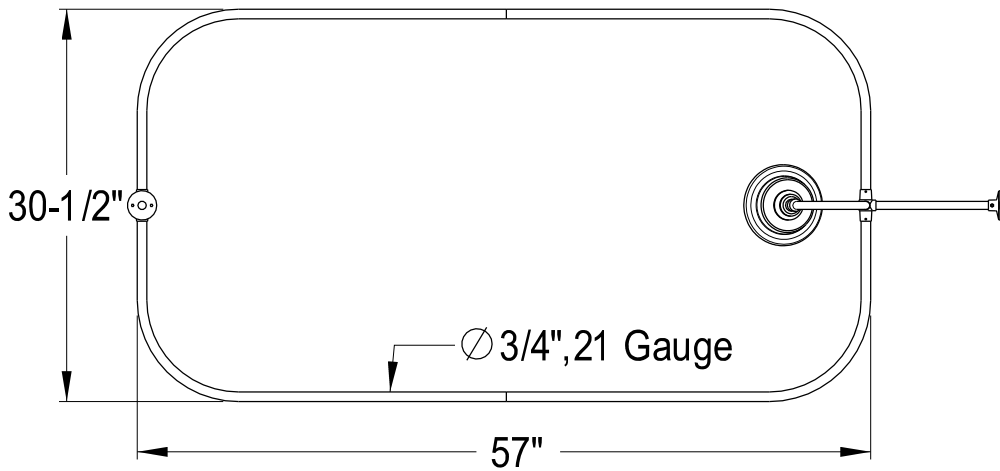

# CCK2181, 2, 5, 8PL

Shower Combo

CC2091, 2, 5, 8  
Tub Waste & Overflow, 20 Gauge

CC471, 2, 5, 8  
Double Offset Bath Supply