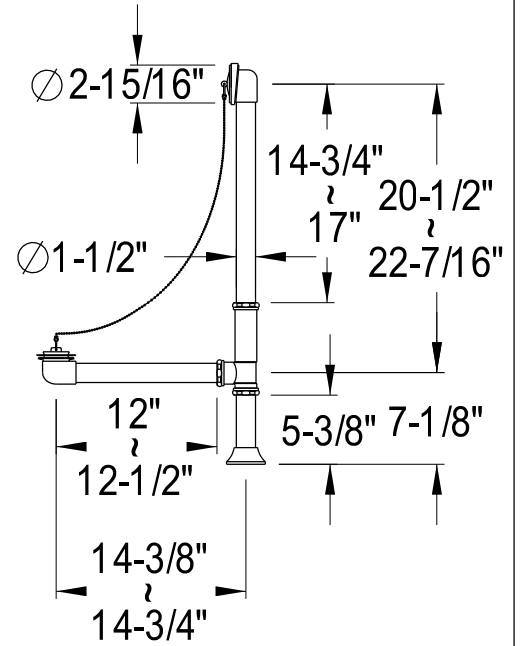

# CCK2181, 2, 5, 8PL

Shower Combo

CC2091, 2, 5, 8  
Tub Waste & Overflow, 20 Gauge

CC471, 2, 5, 8  
Double Offset Bath Supply